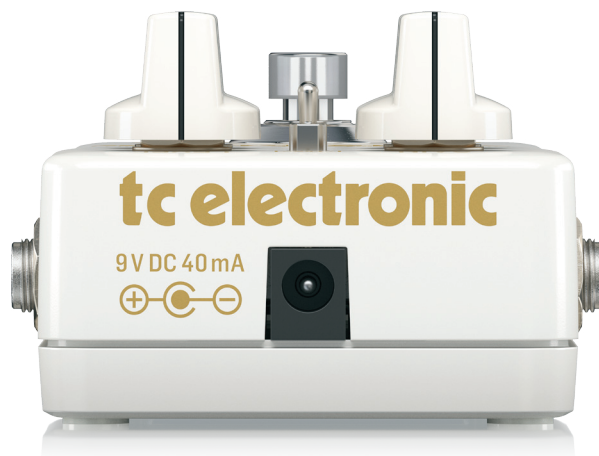

SPARK BOOSTER

Awesome Booster Pedal with
Gain Control and Active EQ

For service, support or more information contact the TC ELECTRONIC location nearest you:

Europe
MUSIC Tribe Brands UK Ltd.
Tel: +44156 273 2290
Email: CARECrea@music-group.com
CAREEnte@music-group.com
CARELife@music-group.com

USA/Canada
MUSIC Tribe Commercial NV Inc.
Tel: +1 702.800 8290
Email: CARECrea@music-group.com
CAREEnte@music-group.com
CARELife@music-group.com

Japan
MUSIC Tribe Services JP K.K.
Tel: +81 3 6231 0453
Email: CARECrea@music-group.com
CAREEnte@music-group.com
CARELife@music-group.com

MUSIC Tribe accepts no liability for any loss which may be suffered by any person who relies either wholly or in part upon any description, photograph, or statement contained herein. Technical specifications, appearances and other information are subject to change without notice. All trademarks are the property of their respective owners. MIDAS, KLARK TEKNIK, LAB GRUPPEN, LAKE, TANNOY, TURBOSOUND, TC ELECTRONIC, TC HELICON, BEHRINGER, BUGERA and COOLAUDIO are trademarks or registered trademarks of MUSIC Tribe Global Brands Ltd. © MUSIC Tribe Global Brands Ltd. 2018 All rights reserved.